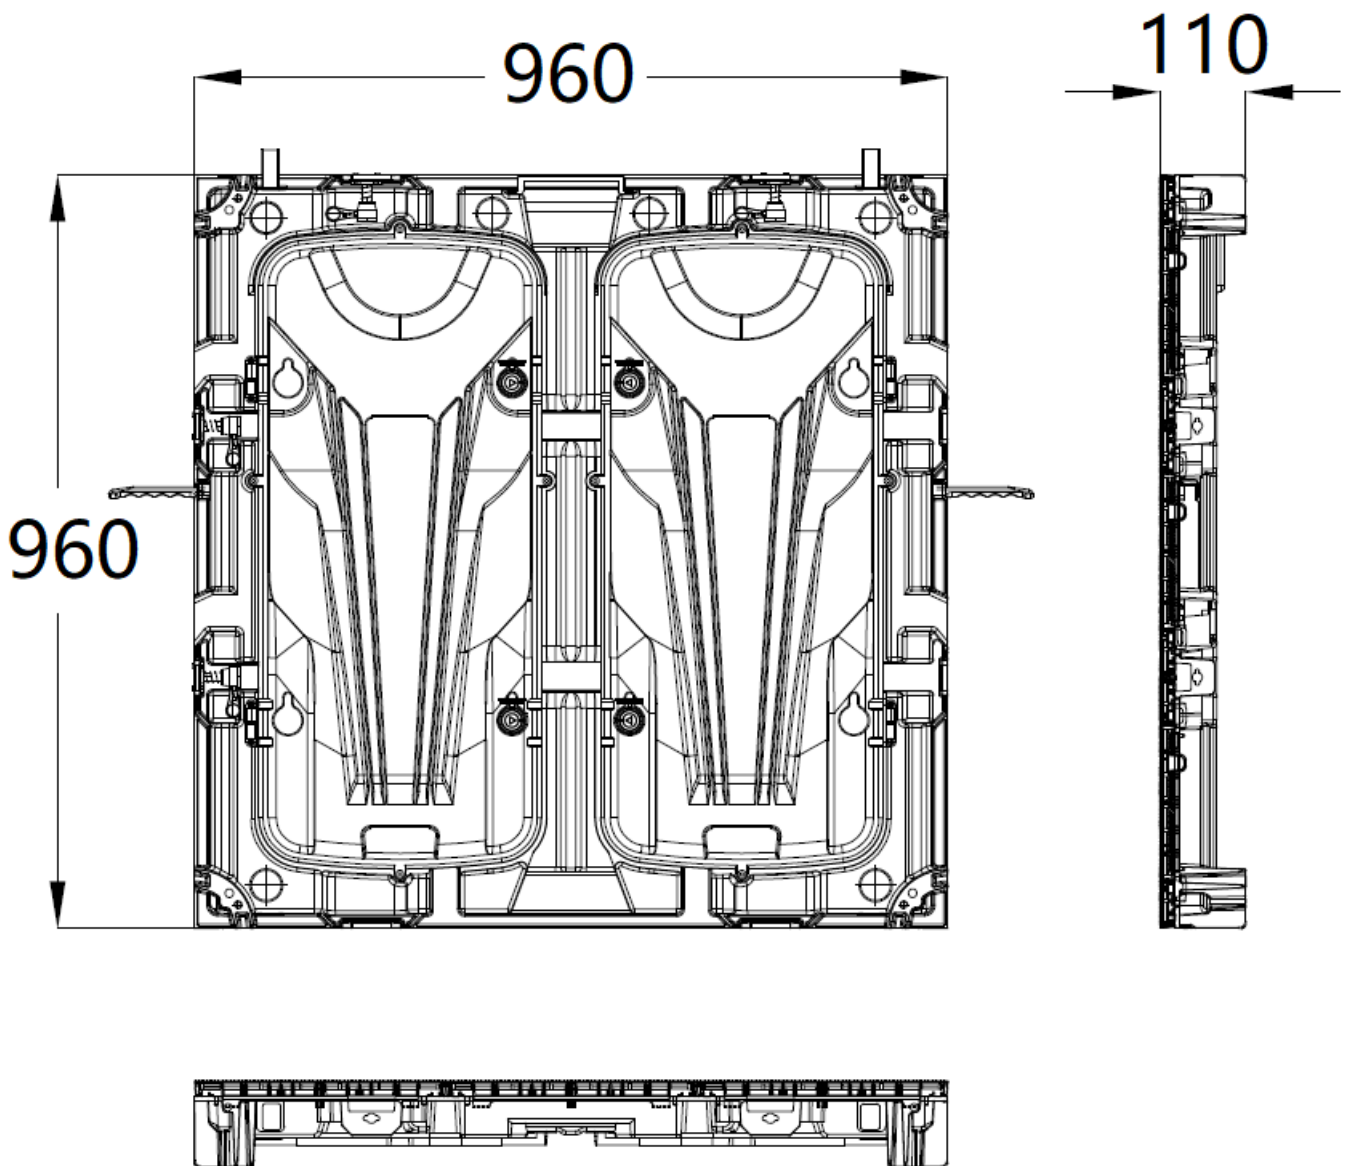

Ingress protection	IP65
Operating temperature	-20°C to 50°C
Operating humidity	10% to 90% RH non-condensing
Storage temperature	-40°C to 60°C
Storage humidity	10% to 95% RH non-condensing
LED lifetime (h)	100000
Certifications	RoHS

Appearance

Dimensions